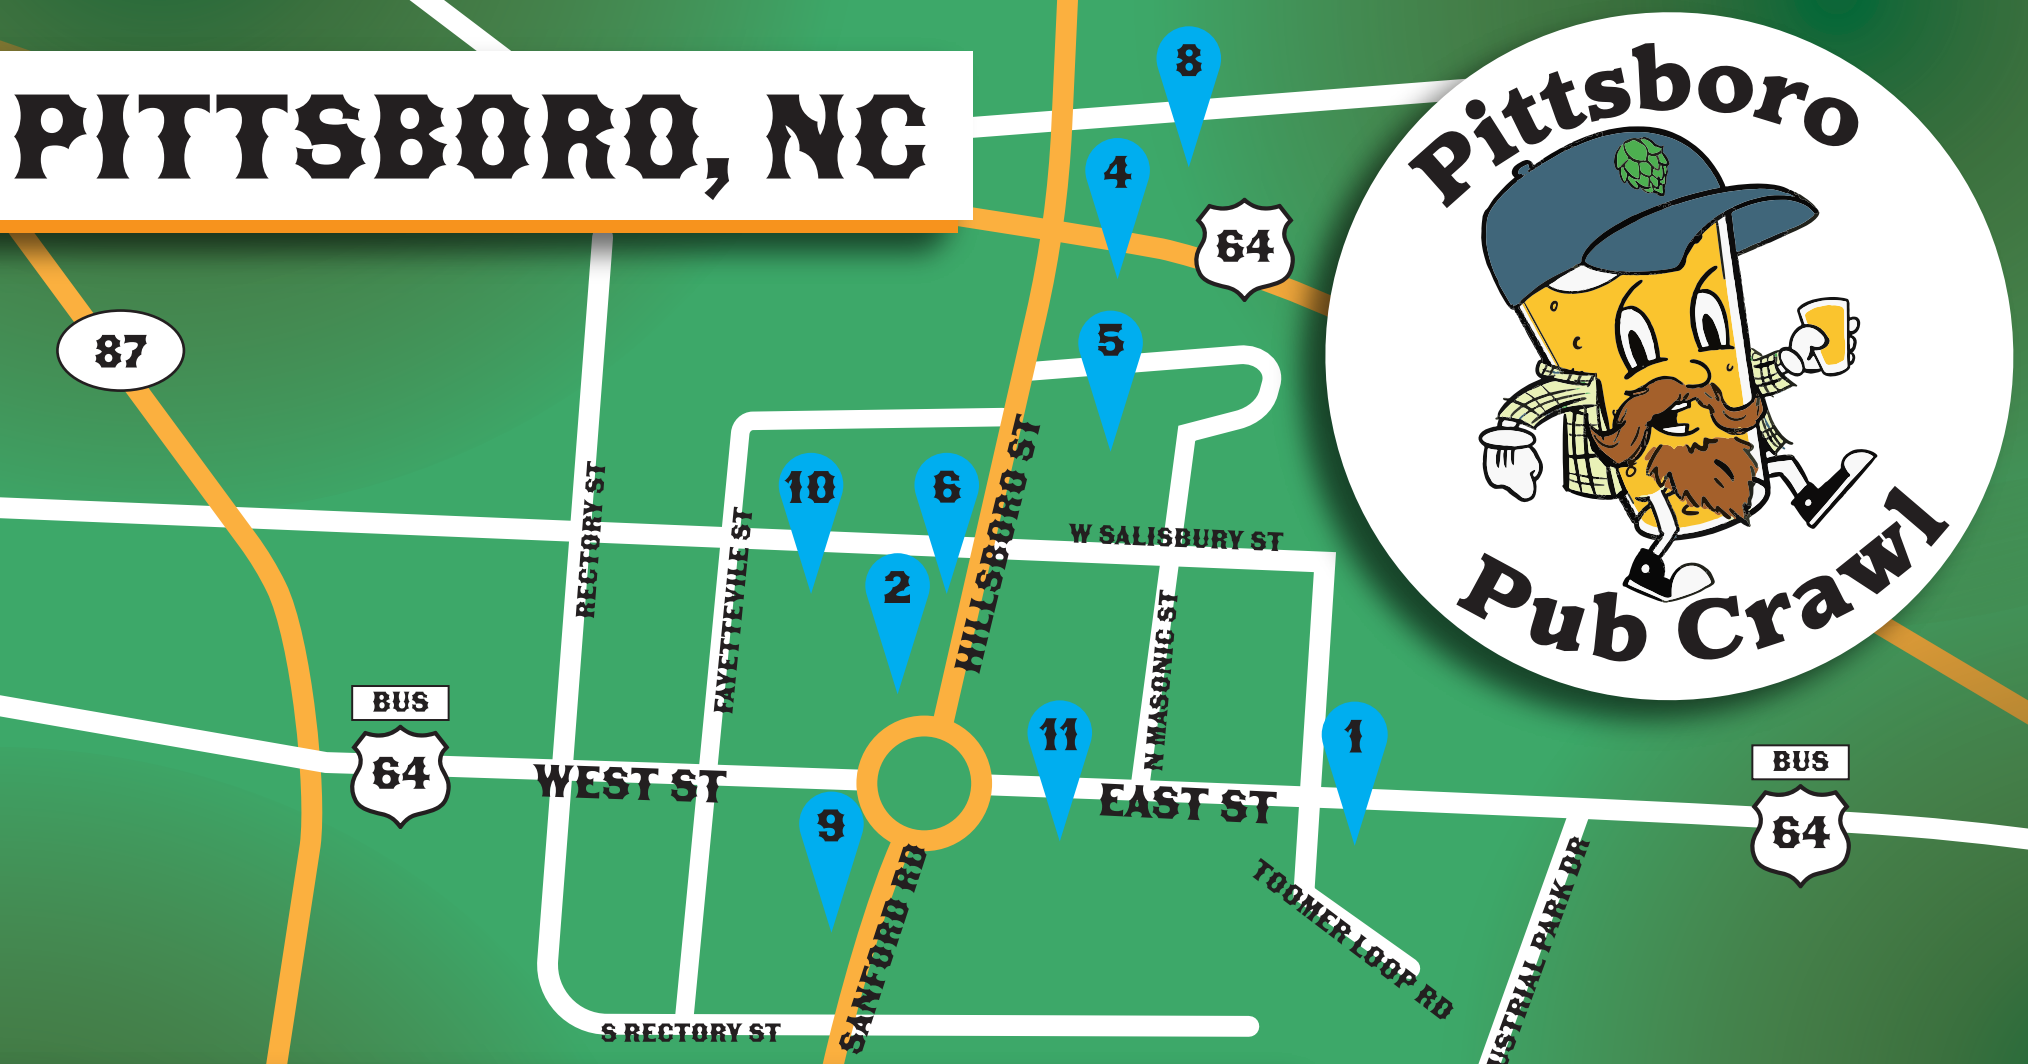

PITTSBORO, NC

Pittsboro

Pub Crawl

- | | |
|--|---|
| 1 580 CRAFT BEER
354 EAST ST | 7 FAIR GAME BEVERAGE COMPANY
192 LORAX LN |
| 2 THE BEAGLE
53 HILLSBORO ST | 8 HOUSE OF HOPS
112 RUSSET RUN |
| 3 BMC BREWING
213 LORAX LN | 9 THE MODERN LIFE DELI AND DRINKS
46 SANFORD RD |
| 4 CAROLINA BREWERY & GRILL
120 LOWES DR #100 | 10 POSTAL FISH COMPANY
75 W SALISBURY ST |
| 5 CHATHAM MILL
480 HILLSBORO ST | 11 RED MOOSE BREWING COMPANY
90 EAST ST |
| 6 THE CITY TAP
89 HILLSBORO ST | |